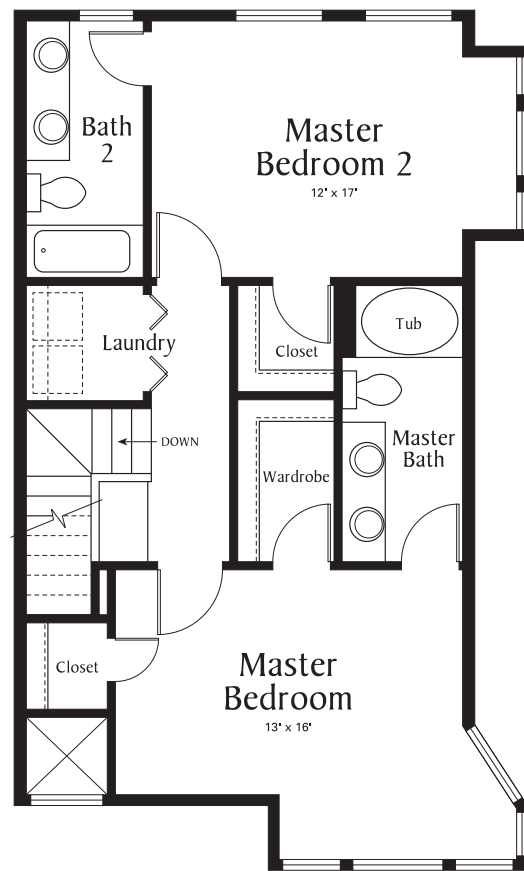

Cambridge Square

Scarsdale — Plan RI

2707 Third Ave.

3 Bedrooms (2 Masters)

3 Baths

2-Car Garage

Approximately 1640 Sq. Ft.

FIRST FLOOR

SECOND FLOOR