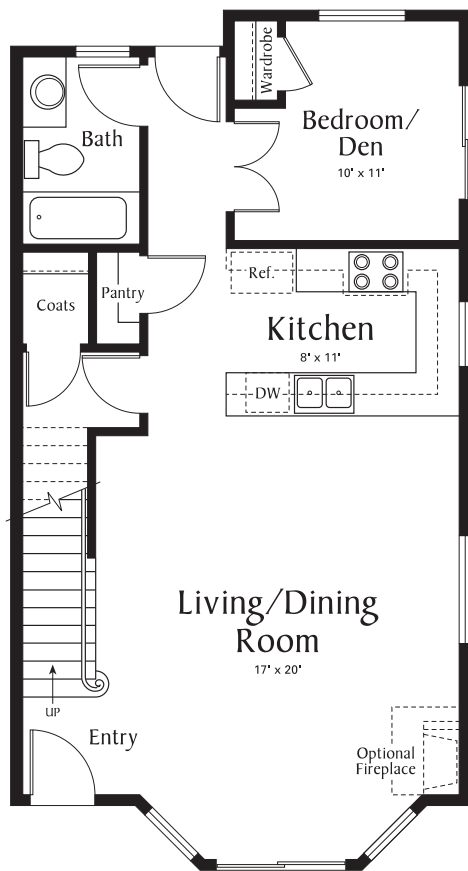

Cambridge Square

Scarsdale — Plan RI

2707 Third Ave.

3 Bedrooms (2 Masters)

3 Baths

2-Car Garage

Approximately 1640 Sq. Ft.

FIRST FLOOR

SECOND FLOOR