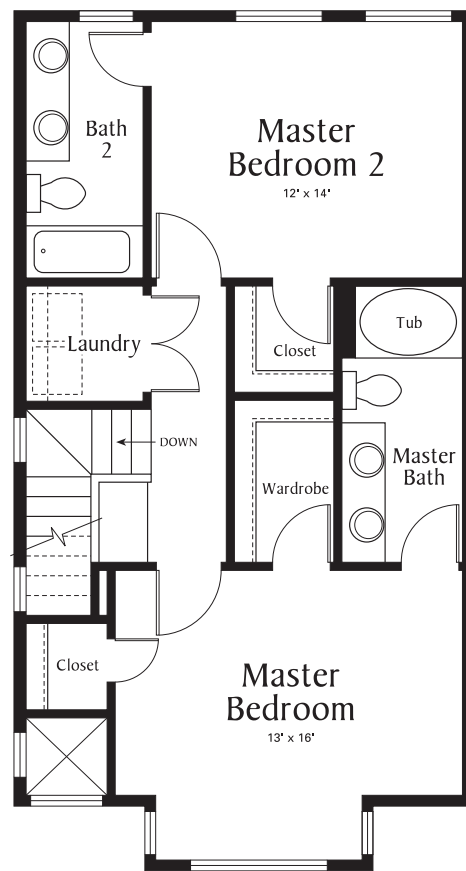

Cambridge Square

Scarsdale – Plan R4

2727 Third Ave.

3 Bedrooms (2 Masters)

3 Baths

2-Car Garage

Approximately 1608 Sq. Ft.

FIRST FLOOR

SECOND FLOOR