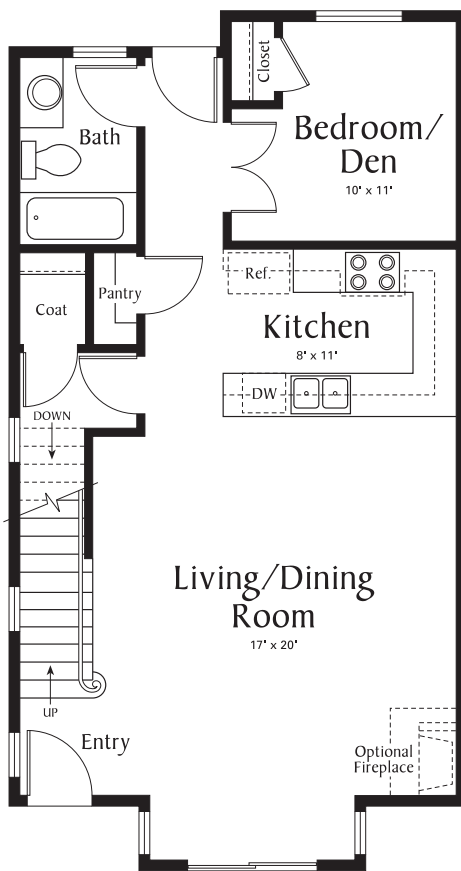

Cambridge Square

Scarsdale – Plan R4

2727 Third Ave.

3 Bedrooms (2 Masters)

3 Baths

2-Car Garage

Approximately 1608 Sq. Ft.

FIRST FLOOR

SECOND FLOOR