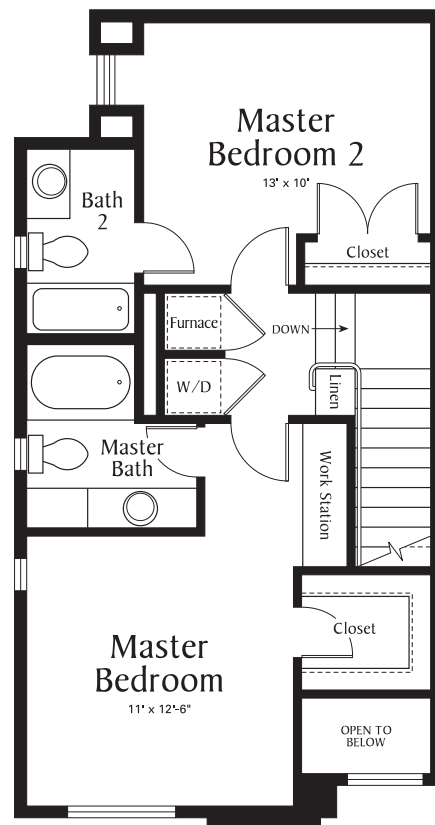

## Lexington – Plan T1

2706 Fourth Ave.

2 Master Bedrooms

2 1/2 Baths

Approximately 1395 Sq. Ft.

FIRST FLOOR

SECOND FLOOR