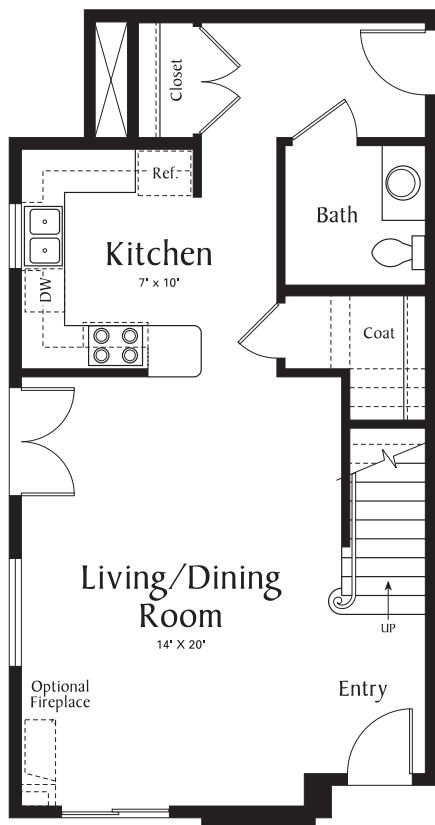

# Cambridge Square

## Lexington – Plan T1

2706 Fourth Ave.

2 Master Bedrooms

2 1/2 Baths

Approximately 1395 Sq. Ft.

FIRST FLOOR

SECOND FLOOR