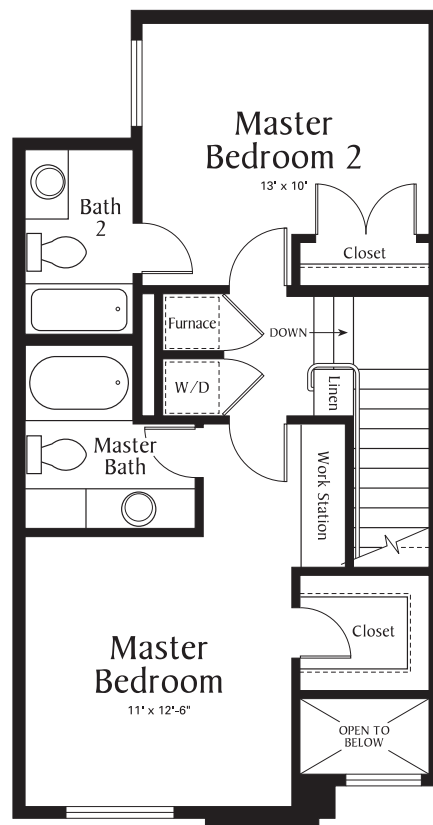

Cambridge Square

Lexington – T2

2710, 2722 Fourth Ave.

2 Master Bedrooms

2 1/2 Baths

Approximately 1312 Sq. Ft.

FIRST FLOOR

SECOND FLOOR