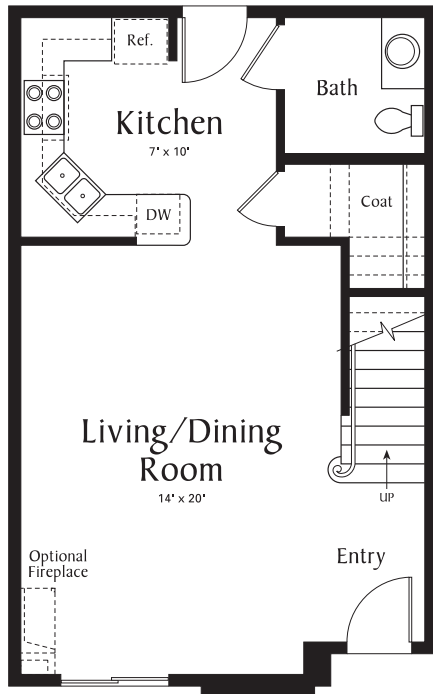

Cambridge Square

Lexington – T2

2710, 2722 Fourth Ave.

2 Master Bedrooms

2 1/2 Baths

Approximately 1312 Sq. Ft.

FIRST FLOOR

SECOND FLOOR