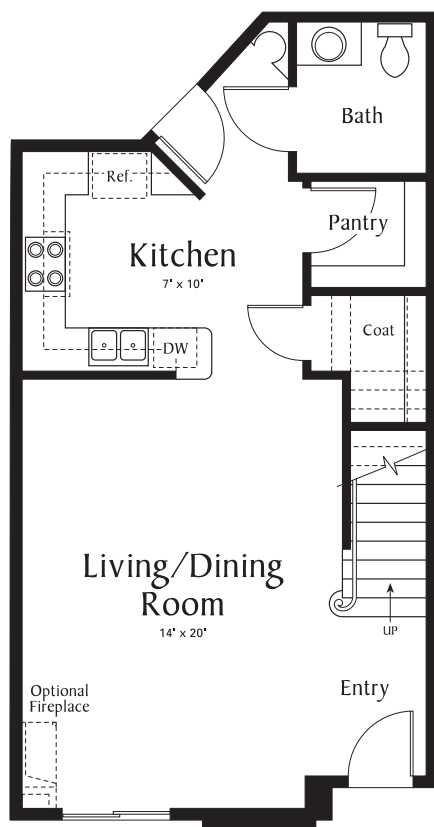

# Cambridge Square

## Lexington – Plan T3

2714, 2718 (Reversed) Fourth Ave.

2 Master Bedrooms

2 1/2 Baths

Approximately 1376 Sq. Ft.

FIRST FLOOR

SECOND FLOOR