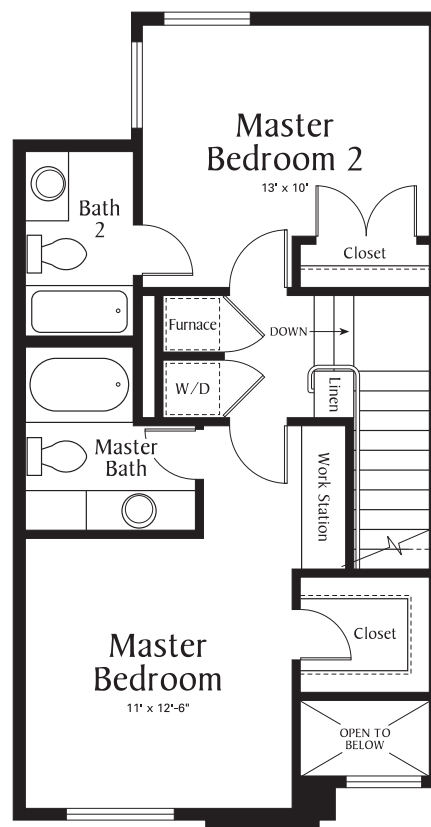

## Lexington – Plan T3

2714, 2718 (Reversed) Fourth Ave.

2 Master Bedrooms

2 1/2 Baths

Approximately 1376 Sq. Ft.

FIRST FLOOR

SECOND FLOOR