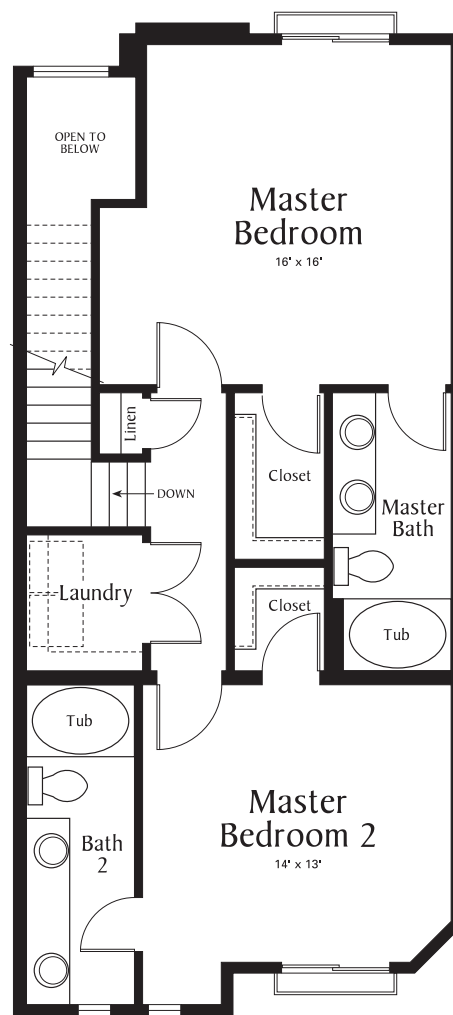

Cambridge Square

Lexington – Plan T5

350 Nutmeg

Unit No. 105

3 Bedrooms (2 Masters)

3 Bath

Approximately 1763 Sq. Ft.

FIRST FLOOR

SECOND FLOOR