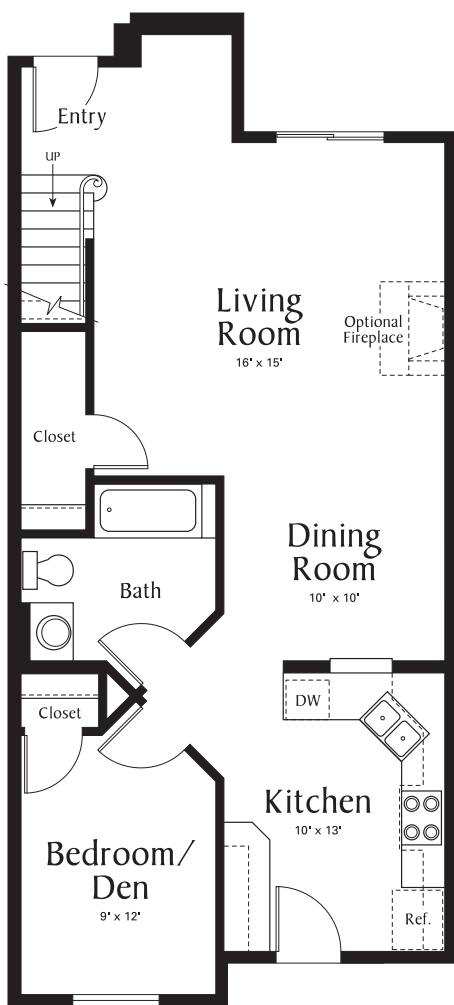

Cambridge Square

Lexington – Plan T5

350 Nutmeg

Unit No. 105

3 Bedrooms (2 Masters)

3 Bath

Approximately 1763 Sq. Ft.

FIRST FLOOR

SECOND FLOOR