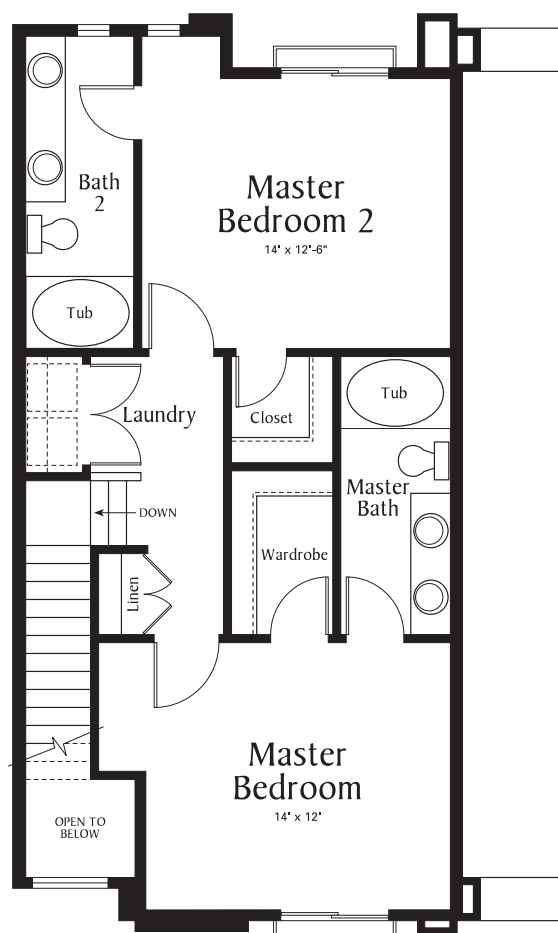

Cambridge Square

Lexington – Plan T6

350 Nutmeg

Unit No. 101 (Reverse), 102, 103 (Reverse), 104

3 Bedrooms (2 Masters)

3 Baths

Approximately 1659 Sq. Ft.

FIRST FLOOR

SECOND FLOOR