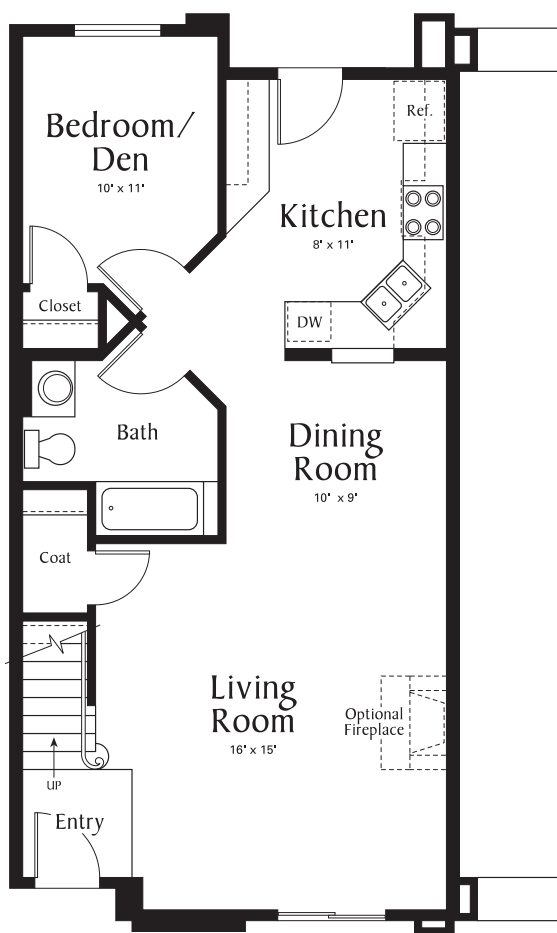

Cambridge Square

Lexington – Plan T6

350 Nutmeg

Unit No. 101 (Reverse), 102, 103 (Reverse), 104

3 Bedrooms (2 Masters)

3 Baths

Approximately 1659 Sq. Ft.

FIRST FLOOR

SECOND FLOOR