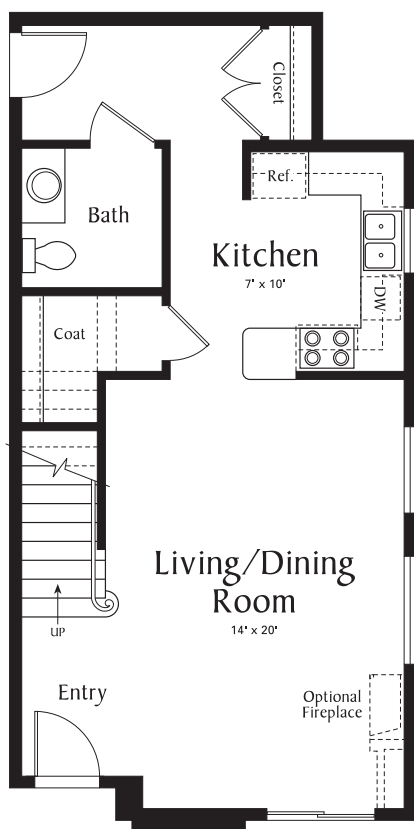

Cambridge Square

Lexington — Plan T7

2726 Fourth Ave.

2 Master Bedrooms

2 1/2 Baths

Approximately 1334 Sq. Ft.

FIRST FLOOR

SECOND FLOOR