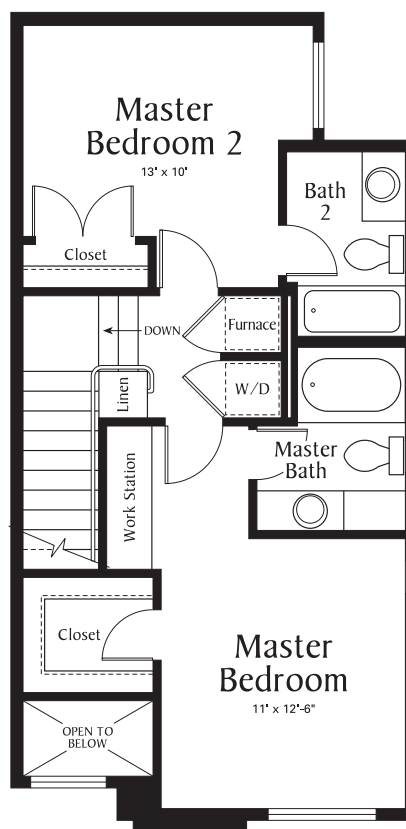

Cambridge Square

Lexington — Plan T7

2726 Fourth Ave.

2 Master Bedrooms

2 1/2 Baths

Approximately 1334 Sq. Ft.

FIRST FLOOR

SECOND FLOOR