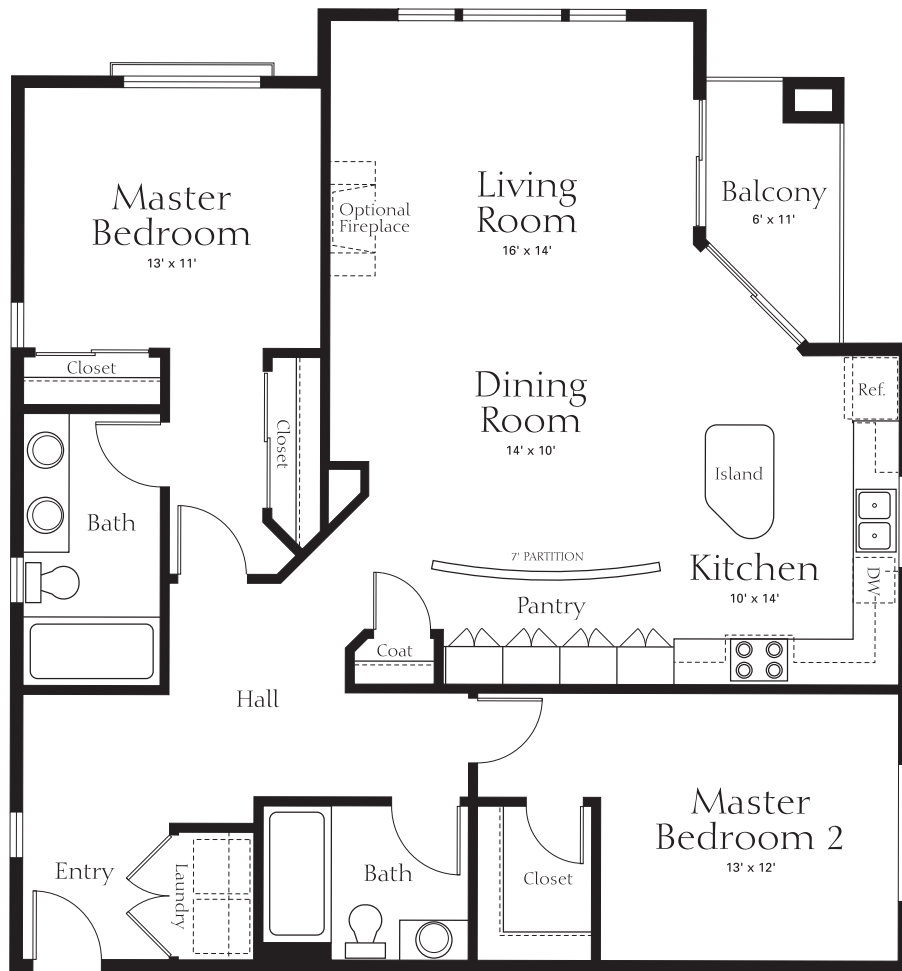

WELLINGTON SQUARE

Freeport — Plan F2

4057 First Ave. #304, #306

2 Master Bedrooms

2 Baths

Approximately 1504 Sq. Ft.

Unit #306 has pedestal sink.