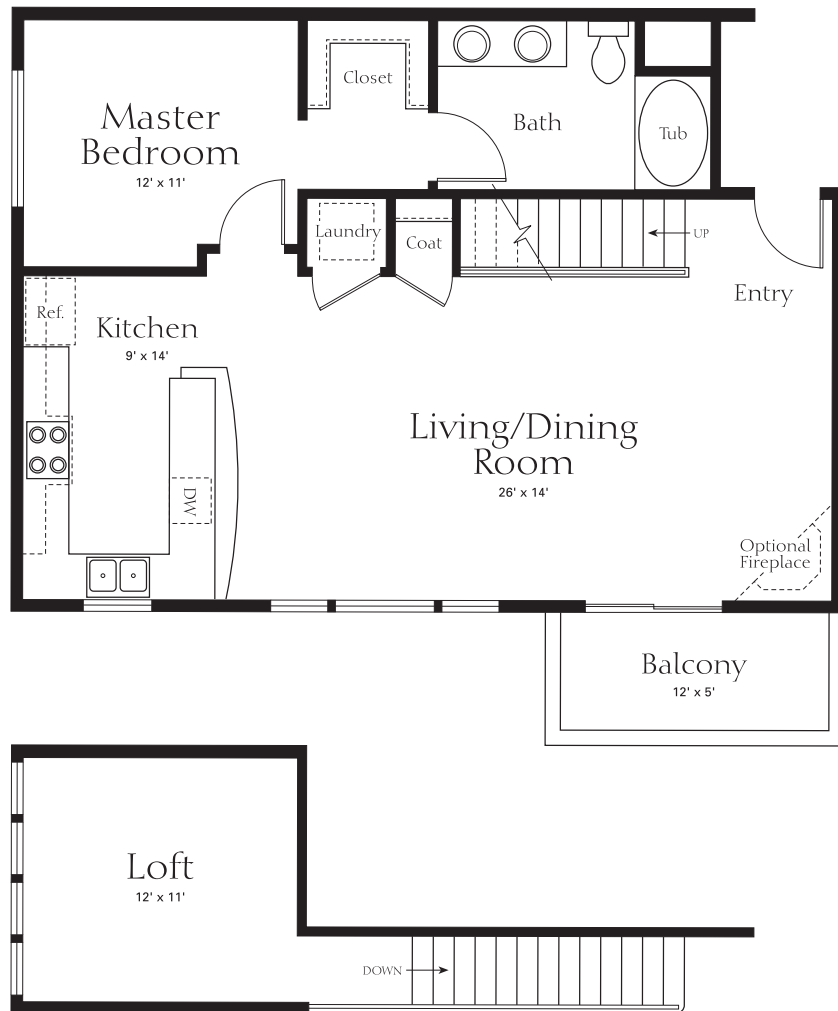

WELLINGTON SQUARE

Freeport — Plan F6 w/Loft
4057 First Ave. #403

1 Bedroom

1 Bath

Approximately 1093 Sq. Ft.

LOFT PLAN