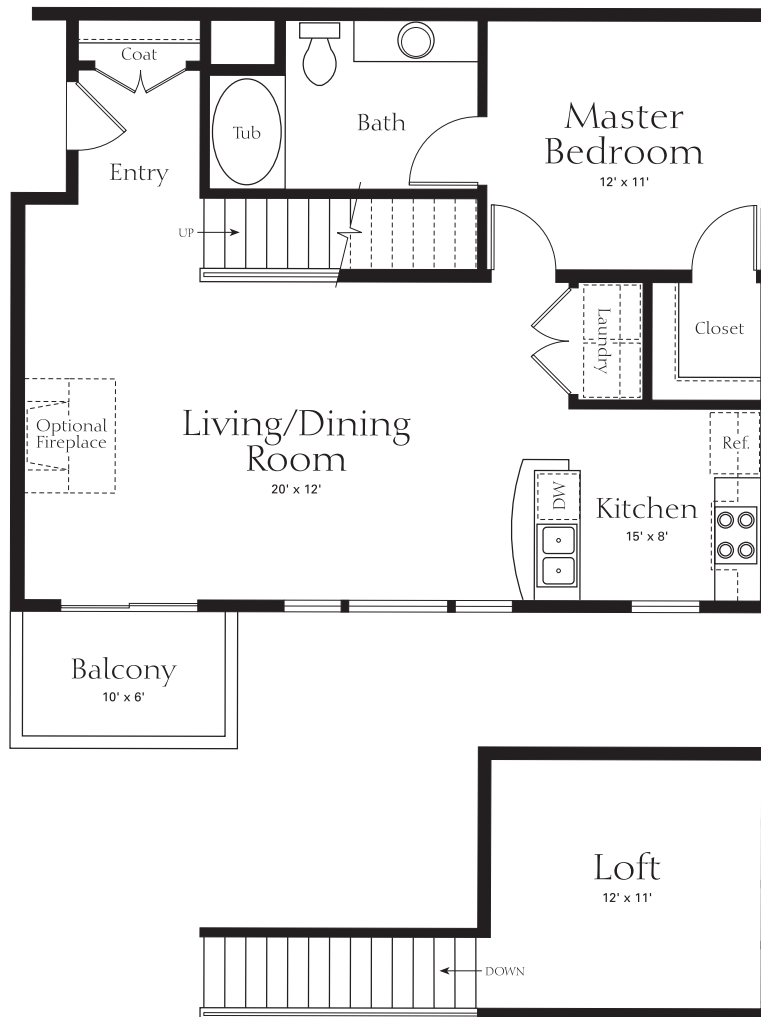

WELLINGTON SQUARE

Freeport — Plan F7 w/Loft
4057 First Ave. #405

1 Bedroom

1 Bath

Approximately 1025 Sq. Ft.

LOFT PLAN