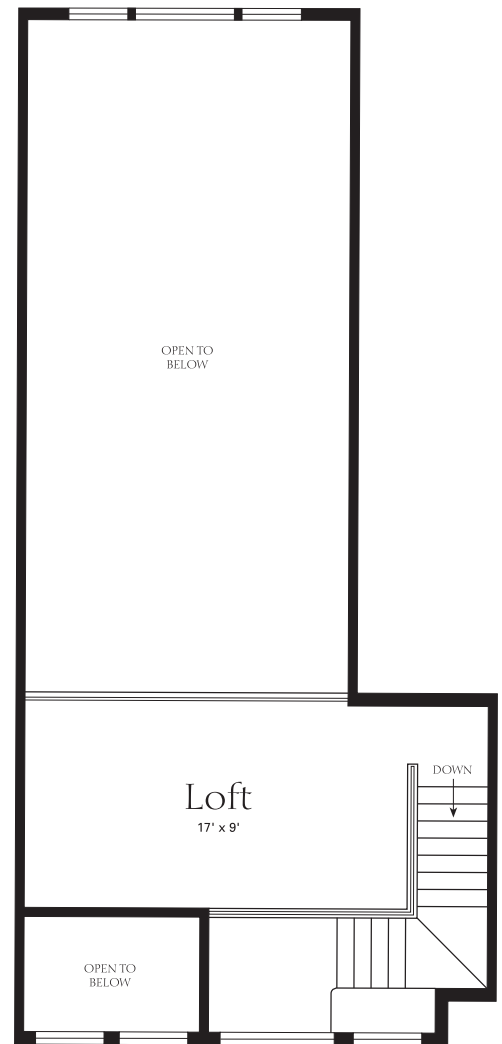

WELLINGTON SQUARE

Freeport — Plan F8 w/Loft

4057 First Ave. #401, #402

2 Master Bedrooms

2 Baths

Approximately 1714 Sq. Ft.

LOFT PLAN