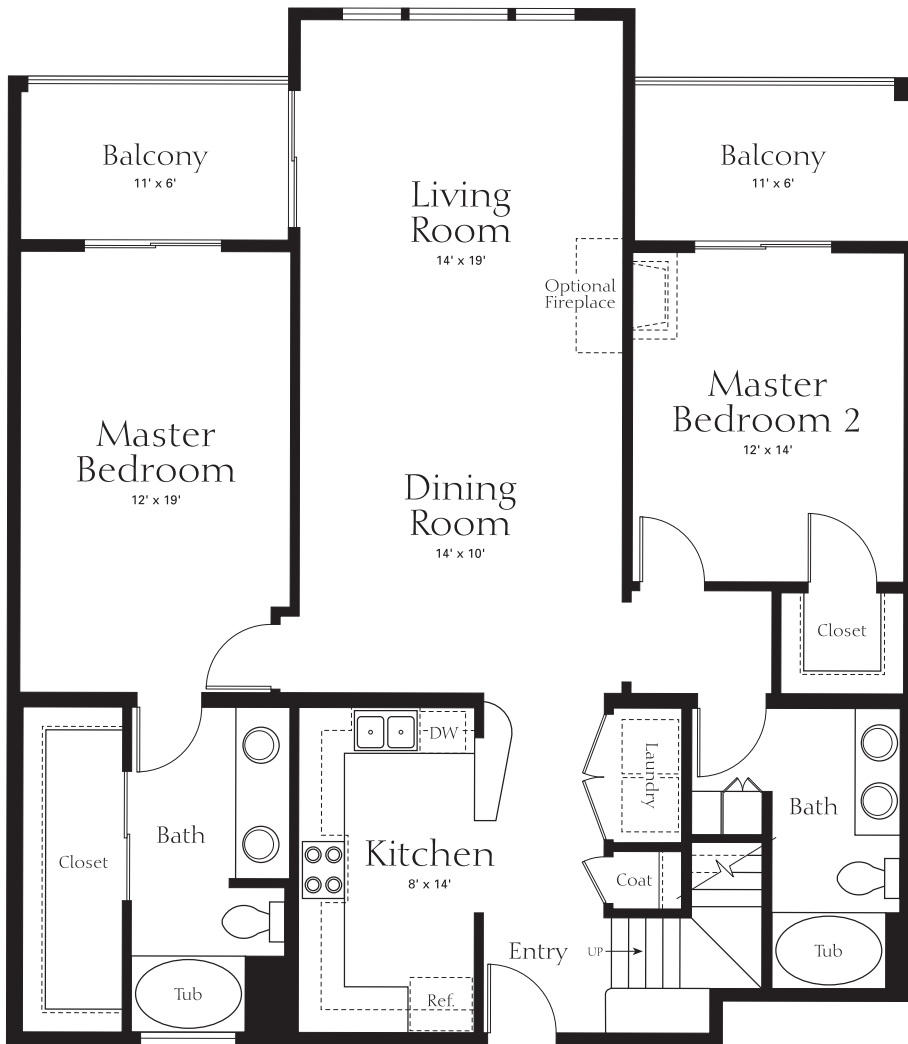

WELLINGTON SQUARE

Freeport — Plan F8 w/Loft

4057 First Ave. #401, #402

2 Master Bedrooms

2 Baths

Approximately 1714 Sq. Ft.

LOFT PLAN