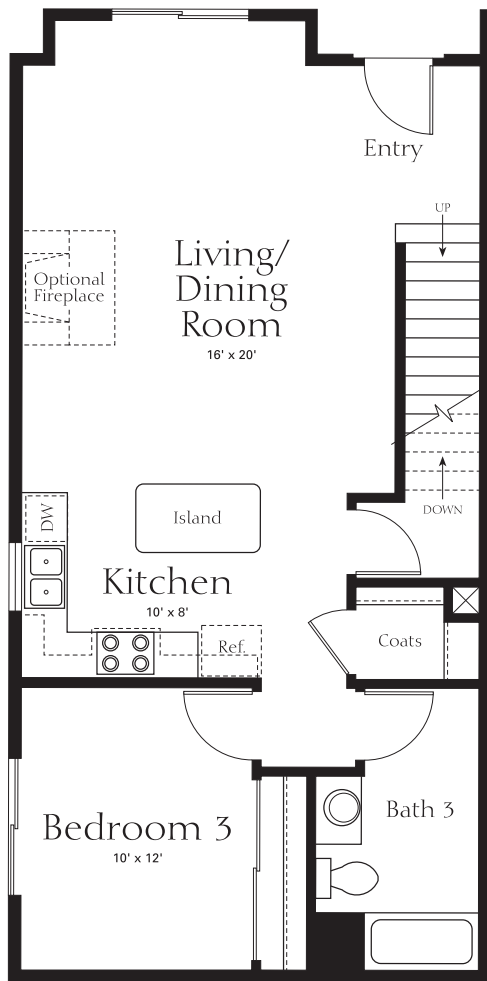

WELLINGTON SQUARE

Palm Beach — Plan R1

4045, 4047, 4067, 4069 First Ave.

3 Bedrooms (2 Masters)

3 Baths

2-Car Garage

Approximately 1760 Sq. Ft.

FIRST FLOOR PLAN

SECOND FLOOR PLAN