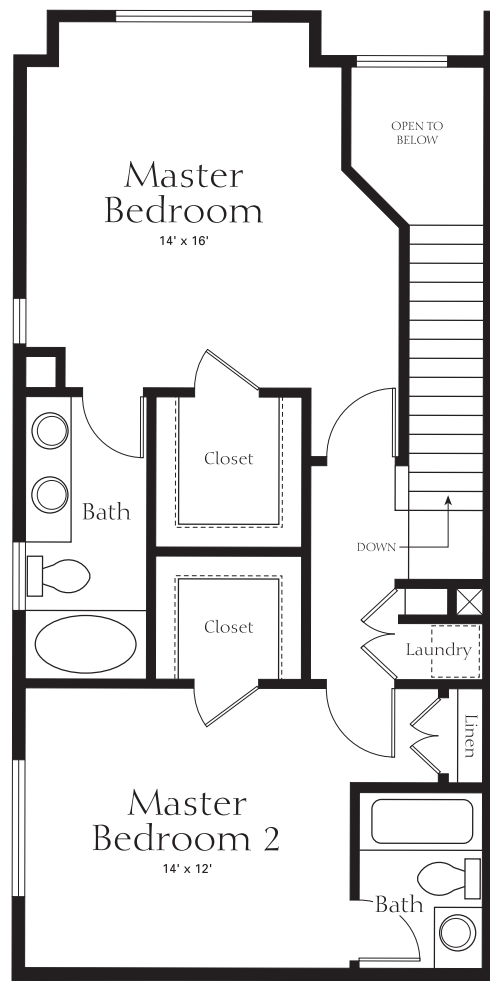

WELLINGTON SQUARE

Palm Beach — Plan R1

4045, 4047, 4067, 4069 First Ave.

3 Bedrooms (2 Masters)

3 Baths

2-Car Garage

Approximately 1760 Sq. Ft.

FIRST FLOOR PLAN

SECOND FLOOR PLAN