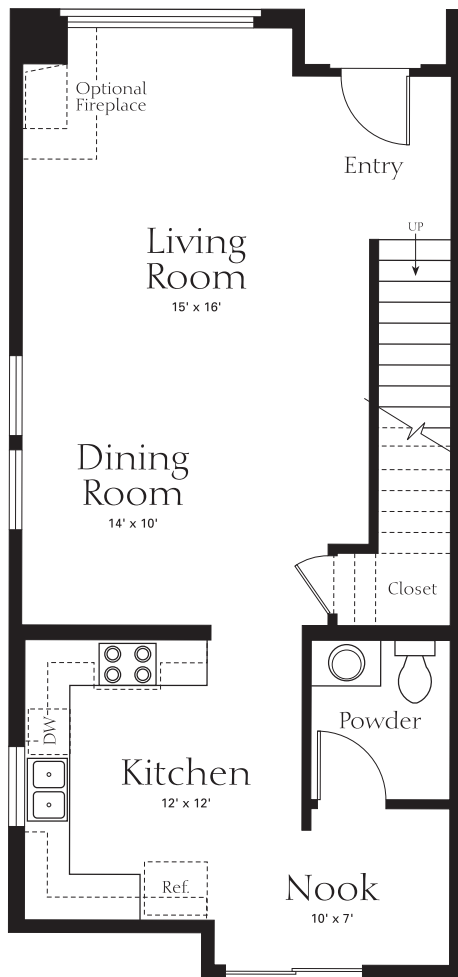

WELLINGTON SQUARE

Nassau — Plan T1

4057 First Ave. #101, #104

2 Master Bedrooms

2 1/2 Baths

Approximately 1622 Sq. Ft.

FIRST FLOOR PLAN

SECOND FLOOR PLAN