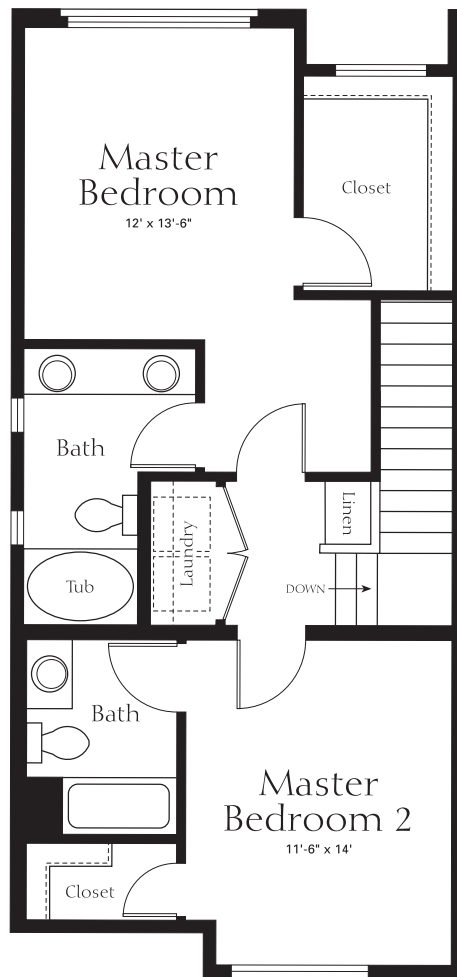

WELLINGTON SQUARE

Nassau — Plan T1

4057 First Ave. #101, #104

2 Master Bedrooms

2 1/2 Baths

Approximately 1622 Sq. Ft.

FIRST FLOOR PLAN

SECOND FLOOR PLAN