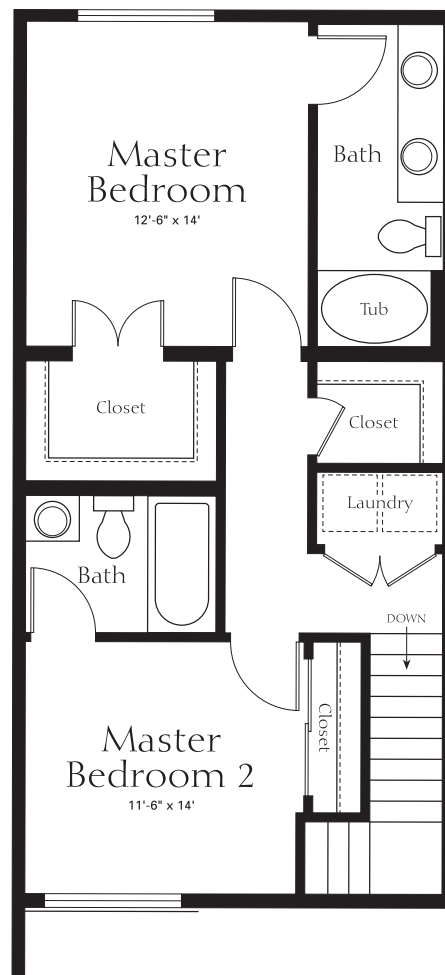

WELLINGTON SQUARE

Nassau — Plan T3

4057 First Ave. #110

2 Master Bedrooms

2 1/2 Baths

Approximately 1521 Sq. Ft.

FIRST FLOOR PLAN

SECOND FLOOR PLAN