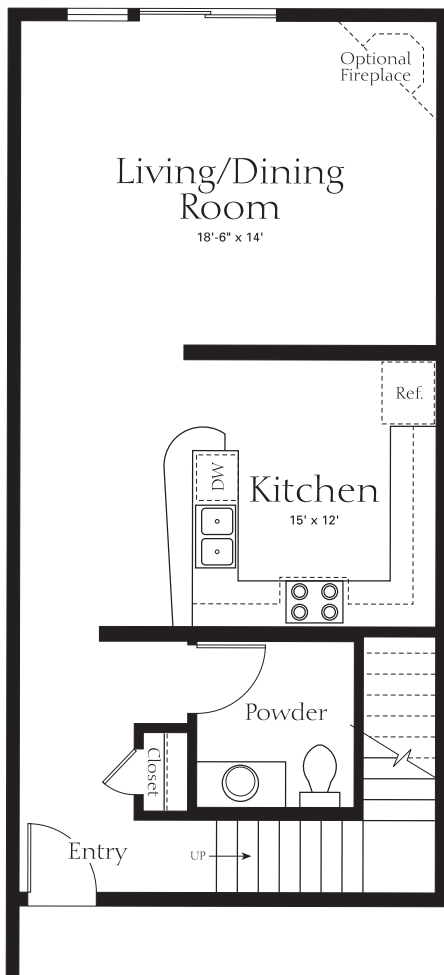

WELLINGTON SQUARE

Nassau — Plan T3

4057 First Ave. #110

2 Master Bedrooms

2 1/2 Baths

Approximately 1521 Sq. Ft.

FIRST FLOOR PLAN

SECOND FLOOR PLAN