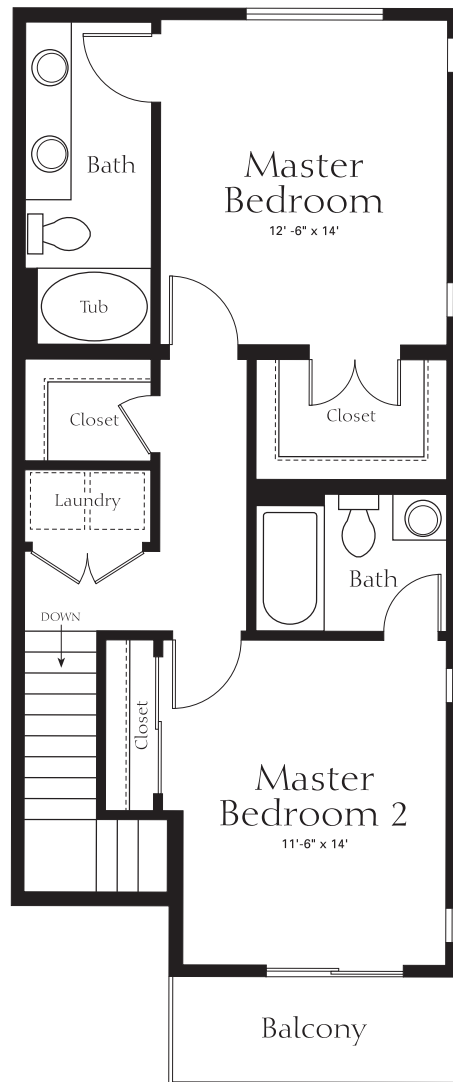

# WELLINGTON SQUARE

## Nassau — Plan T4

4057 First Ave. #109

2 Master Bedrooms

2 1/2 Baths

Approximately 1615 Sq. Ft.

FIRST FLOOR PLAN

SECOND FLOOR PLAN