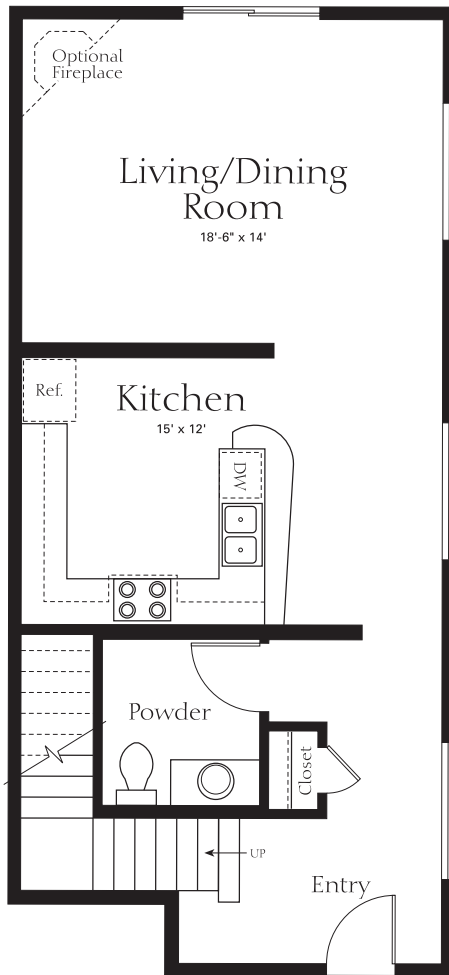

# WELLINGTON SQUARE

## Nassau — Plan T4

4057 First Ave. #109

2 Master Bedrooms

2 1/2 Baths

Approximately 1615 Sq. Ft.

FIRST FLOOR PLAN

SECOND FLOOR PLAN